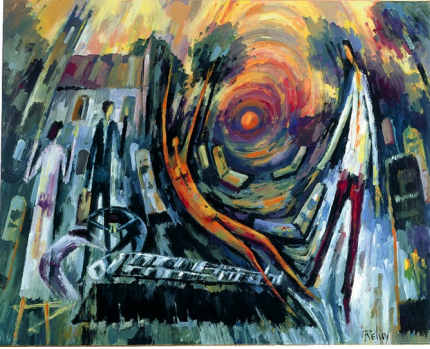

Awakening

The Methodist Modern Art Collection in the Isle of Man

The Raising of Lazarus. 1962 John Reilly (1928-2010)
© Trustees for Methodist Church Purposes.

Methodist Modern
Art Collection

Weekly Bulletin Sunday May 13th.