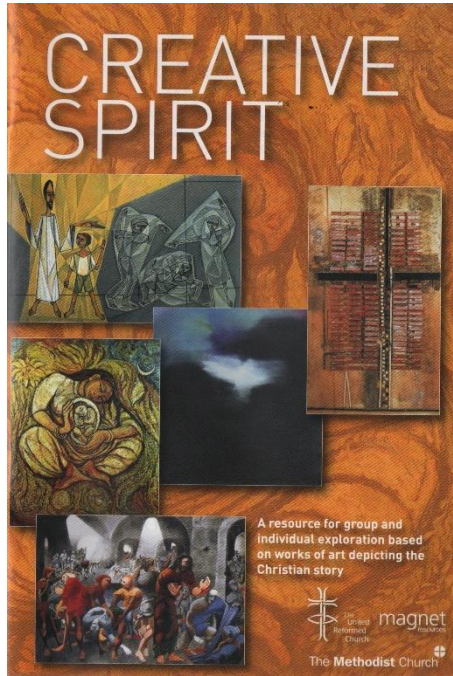

SPiRiT

CREATIVE

A joint Lent Course using works from the Methodist Modern Art Collection to reflect on aspects of the Christian story. The collection is being exhibited around the island from 13 May.

Tuesdays 7.30 pm, from 20 February